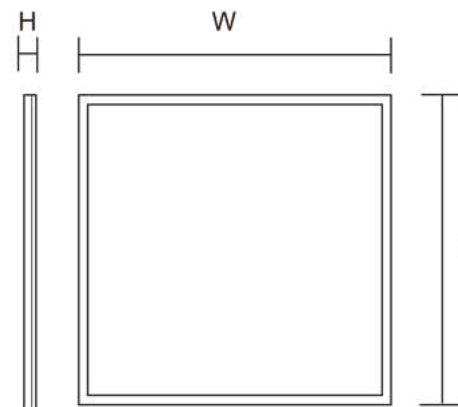

Accesorios | Acessórios | Accessories | Accessori

KITBRACKET12030 | MOUNTING KIT
pg. 65

KITSPRING | MOUNTING KIT
pg. 65

KITSURFWHITE | MOUNTING KIT
pg. 65

KITSURFWHITE | MOUNTING KIT
pg. 66

KITREC60X60W | MOUNTING KIT
pg. 65

KITSURF | MOUNTING KIT
pg. 65

KITSURFWHITESP | MOUNTING KIT
pg. 64

KITRECPO60X60WES | MOUNTING KIT
pg. 64

KITSURFBACKW6060 | MOUNTING KIT
pg. 66

KITSUSPEN | MOUNTING KIT
pg. 64