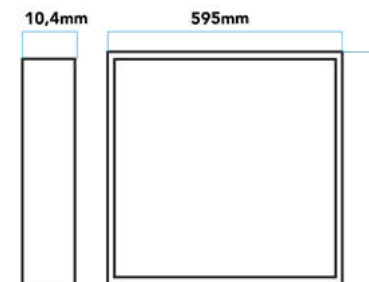

🔧 Accesorios | Acessórios | Accessories | Accessori

- **KITBRACKET12030** | MOUNTING KIT pg. 65
- **KITREC60X60W** | MOUNTING KIT pg. 65
- **KITREC60X60WES** | MOUNTING KIT pg. 66
- **KITRECPO60X60WES** | MOUNTING KIT pg. 64
- **KITSPRING** | MOUNTING KIT pg. 65
- **KITSURF** | MOUNTING KIT pg. 65
- **KITSURFBACKW6060** | MOUNTING KIT pg. 66
- **KITSURFWHITE** | MOUNTING KIT pg. 65
- **KITSURFWHITESP** | MOUNTING KIT pg. 64
- **KITSUSPEN** | MOUNTING KIT pg. 64
- **KITSUSPENBACK60** | MOUNTING KIT pg. 66