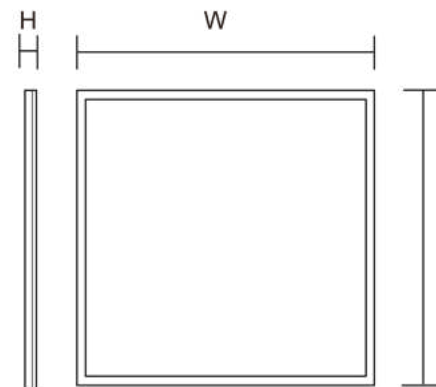

✂ Accesorios | Acessórios | Accessories | Accessori

KITREC60X60W | MOUNTING KIT
pg. 65

KITREC60X60WES | MOUNTING KIT
pg. 66

KITRECP060X60WES | MOUNTING KIT
pg. 64

KITSPRINGBACK60 | MOUNTING KIT
pg. 65

KITSURFBACKW6060 | MOUNTING KIT
pg. 66

KITSURFWHITESP | MOUNTING KIT
pg. 64

KITSUSPENBACK60 | MOUNTING KIT
pg. 66