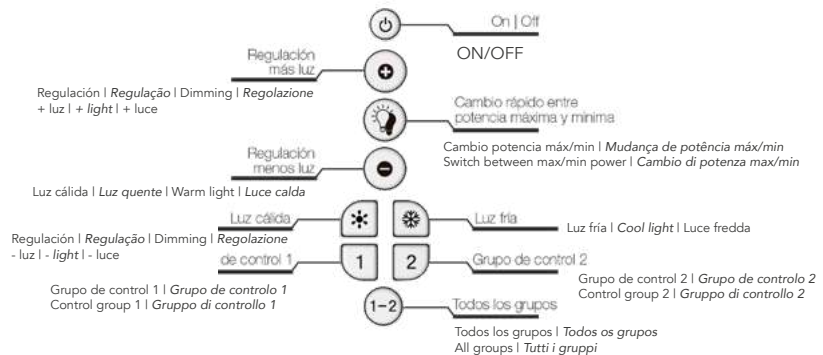

### Dimensiones | Dimensões | Dimensions | Dimensioni

	H:	L:	W:	
1	37.9 mm	1195 mm	295 mm	6
2	38.9 mm	595 mm	595 mm	6

### IOTA60REM - Control remoto | Remote control | Controllo remoto | Telecomando

Controla tus luminarias LED IOT con el **control remoto**  
Controla as tuas luminárias LED IOT com o **controllo remoto**  
Control your IOT LED luminaires via **remote control**  
Controlla le tue luminarie LED IOT con il **telecomando**