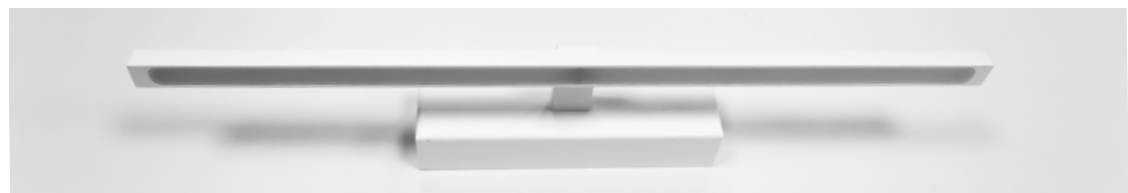

LED DECOR INTERIOR | INDOOR