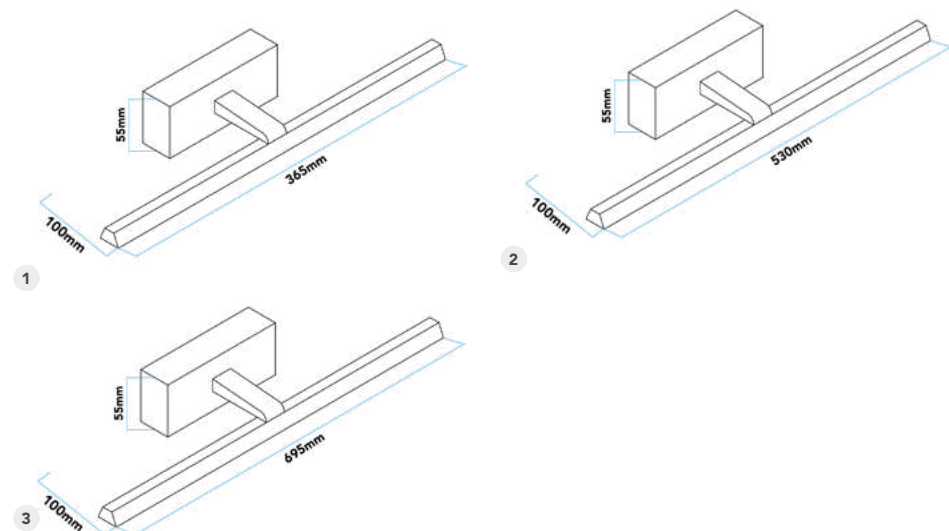

LED DECOR INTERIOR | INDOOR